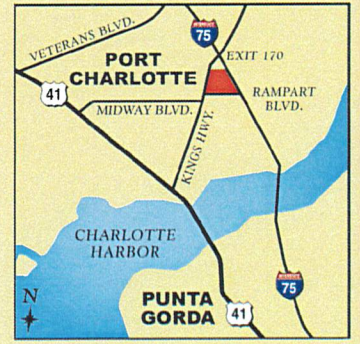

Kings Gate OVERALL COMMUNITY PLAN

DIRECTIONS: From I-75, take Exit 170, go west one mile. The Kings Gate entrance is on the left. Look for the giant American flag.

LEGEND

-  SINGLE FAMILY
-  VILLAS

THIS SITE PLAN IS CONCEPTUAL IN NATURE AND IS MERELY AN ARTIST'S RENDERING. THIS MAP IS SOLELY FOR ILLUSTRATIVE PURPOSES AND SHOULD NEVER BE RELIED UPON. TO DEPICT THE PAST, PRESENT, FUTURE OR PROPOSED ROADS, EASEMENTS, LAND USES, CONDITIONS, PLAT MAPS, LOT SIZES OR LAYOUTS, ZONING, UTILITIES, DRAINAGE, LAND CONDITIONS, OR FUTURE DEVELOPMENT OF ANY TYPE WHATSOEVER, WHETHER REFLECTED ON THE SITE PLAN OR MAP, OR WHETHER OUTSIDE THE BOUNDARIES OF THE SITE PLAN OR MAP, MAY NOT BE SHOWN OR MAY BE INCOMPLETE OR INACCURATE. THE PRESENT, FUTURE OR PROPOSED ROADS, EASEMENTS, LAND USES, CONDITIONS, PLAT MAPS, LOT SIZES OR LAYOUTS, ZONING, DRAINAGE, LAND CONDITIONS, OR DEVELOPMENT OF ANY TYPE MAY OR MAY NOT CHANGE IN THE FUTURE. IT IS NOT UNCOMMON THAT ANY OF THE FOREGOING CAN CHANGE WITHOUT NOTICE TO YOU. YOU SHOULD NEVER RELY ON THE ACCURACY OF THIS MAP IN MAKING ANY DECISIONS RELATIVE TO PURCHASING ANY PROPERTY. WE RESERVE THE RIGHT TO MAKE CHANGES AT ANY TIME WITHOUT NOTICE.